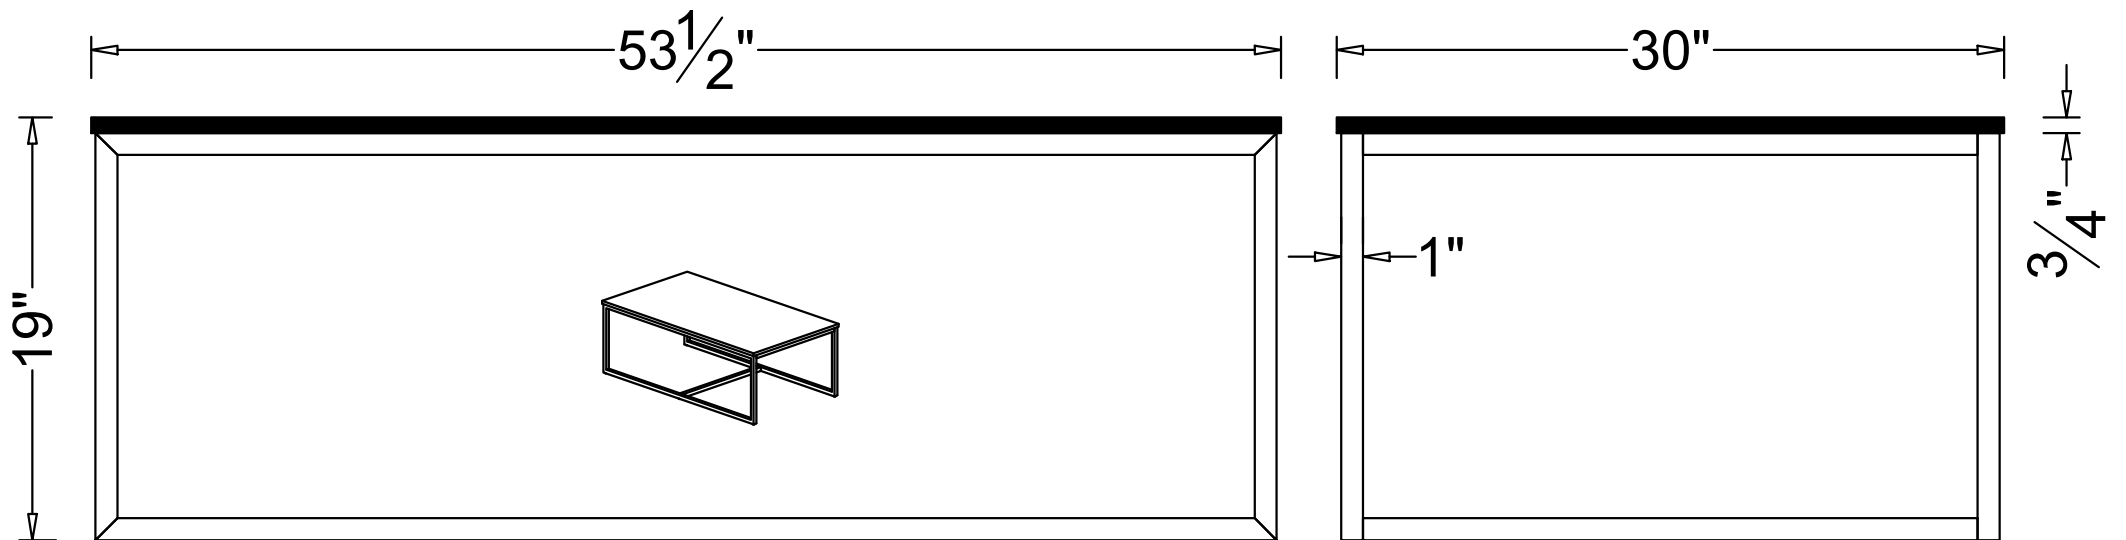

FRONT VIEW

SIDE VIEW

ANAR1175A RECTANGLE COFFEE TABLE